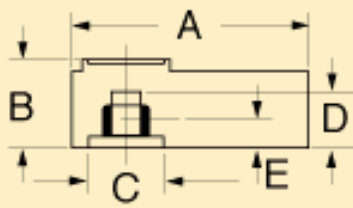

1200/1202/1204/
1206/1208

1210

1214

1216

← back