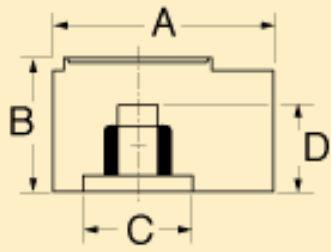

1200/1202/1204/
1206/1208