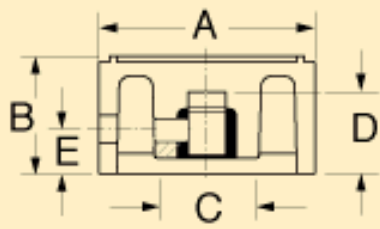

1200/1202/1204/
1206/1208

1210

1214

1216

← back