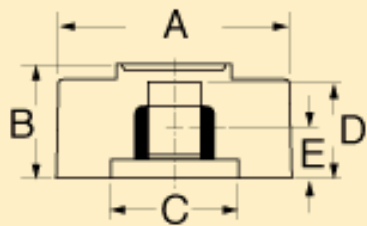

Part No.	"A"	"B"	"C"	"D"	Inside Diameter	Finish	Type	Set Screw	"E"	"G"
1202BA	25/32	5/8	21/32	17/32	1/4	SCL	Plain Hole	8-32	9/32	

PH-Plain Hole BB-Brass Brushing SC-Spun Silver Cap
 SCL-Spun Silver Cap w/Indicator

CONTROL KNOBS

1200/1202/1204/
1206/1208

1210

1214

1216

← back